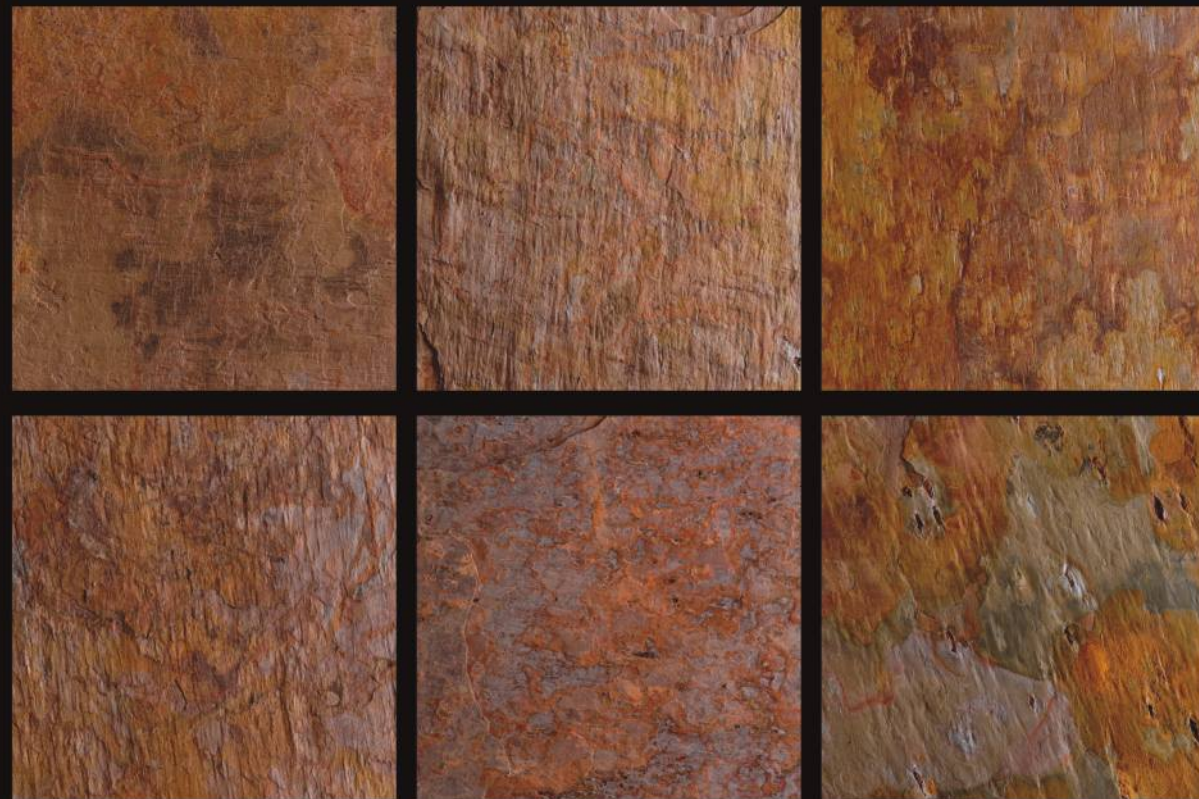

Honed

Sandblasted

LALITPUR GREY

Honed

Sandblasted

LALITPUR YELLOW

Honed

Sandblasted

RAJ GREEN

Honed

AUTUMN BROWN

Sandblasted

JAK MULTI

VIJAY GOLD M

VIJAY GOLD

PINK & LILAC

KUND MULTI COLOR

JAK BLACK

KUND ROTH

SAFARI QUARTZITE

MANDAN MULTI COLOR

Honed
SILVER GREY

SILVER SHINE

Honed

COPPER

Honed

RED QUARTZITE

GOLDEN

Honed

DEOLI GREEN

Honed

OCEAN GREEN