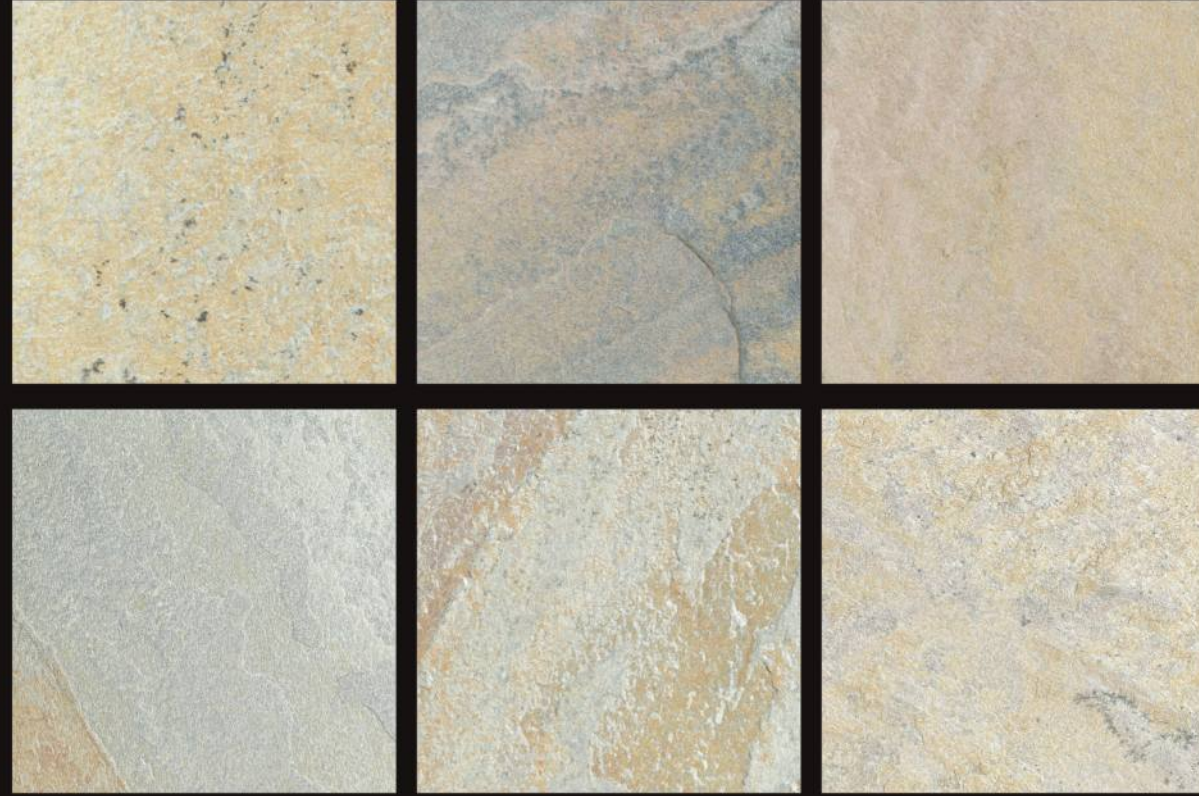

Honed

Sandblasted

LALITPUR GREY

Honed

Sandblasted

LALITPUR YELLOW

Honed

Sandblasted

RAJ GREEN

Honed

AUTUMN BROWN

Sandblasted

JAK MULTI

VIJAY GOLD M

VIJAY GOLD

PINK & LILAC

KUND MULTI COLOR

JAK BLACK

KUND ROTH

SAFARI QUARTZITE

MANDAN MULTI COLOR

Honed
SILVER GREY

SILVER SHINE

Honed

COPPER

Honed

RED QUARTZITE

GOLDEN

Honed

DEOLI GREEN

Honed

OCEAN GREEN