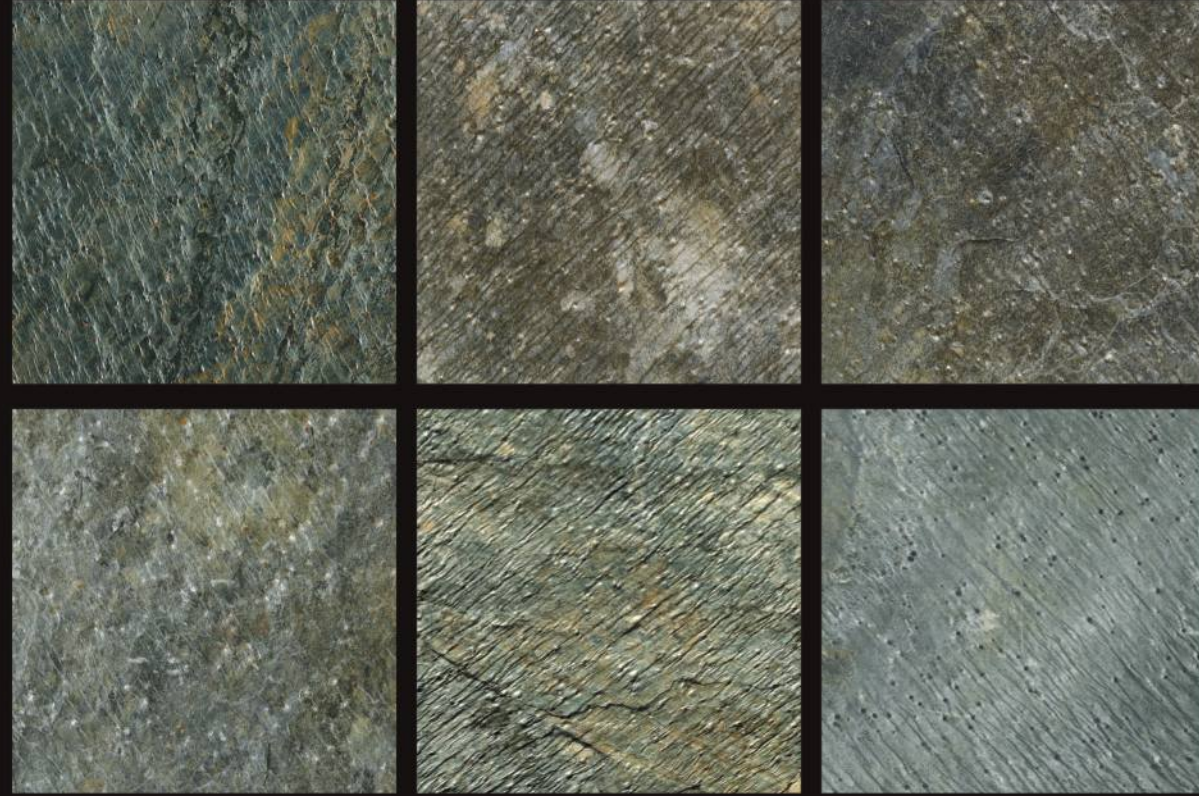

Honed

Sandblasted

LALITPUR GREY

Honed

Sandblasted

LALITPUR YELLOW

Honed

Sandblasted

RAJ GREEN

Honed

AUTUMN BROWN

Sandblasted

JAK MULTI

VIJAY GOLD M

VIJAY GOLD

PINK & LILAC

COPPER

Honed

RED QUARTZITE

GOLDEN

Honed

DEOLI GREEN

Honed

OCEAN GREEN

Honed

ZEERA GREEN

Honed

HIMACHAL WHITE

MOSAICS