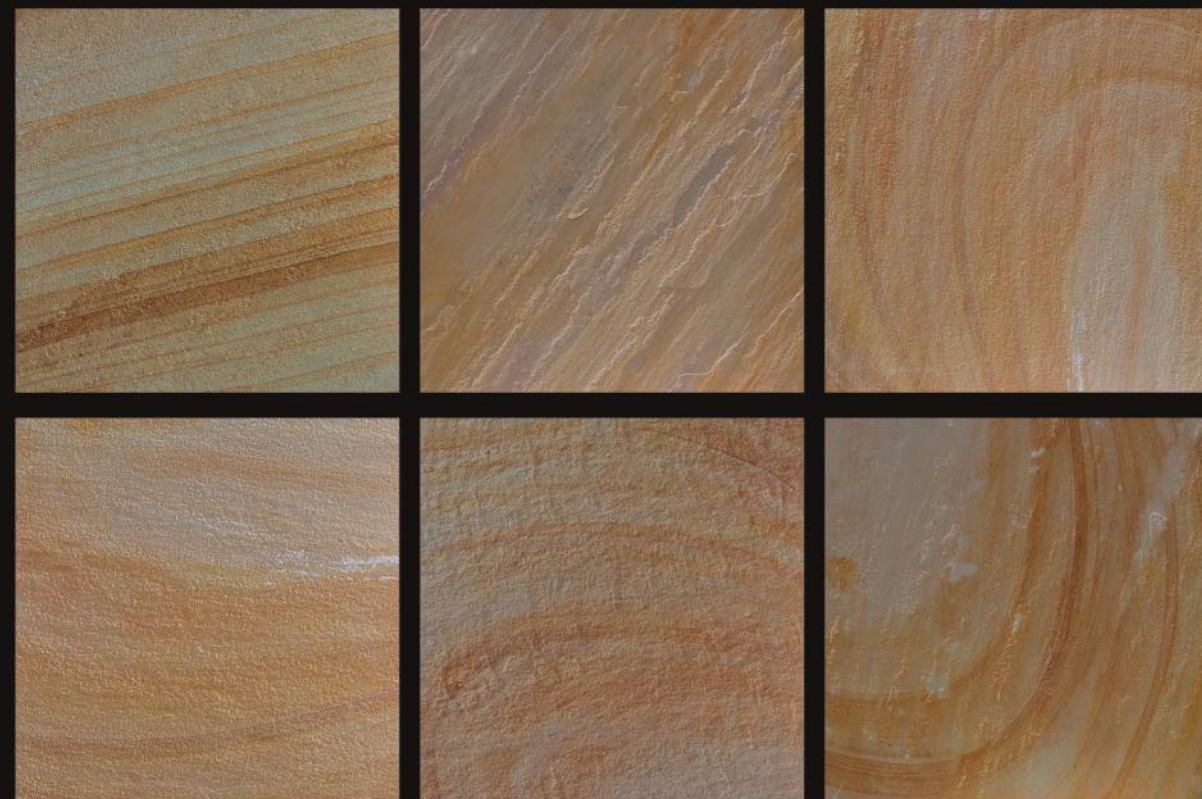

LIME GREEN

Honed

Brushed

LIME PINK

Honed

Brushed

SEA GREEN

LIME PEACOCK

Honed

Brushed

SEA GREEN RUSTIC

MINT FOSSIL

DRAFTING SAND

MINT

Honed

Sandblasted

DHOLPUR BEIGE

Honed

Sandblasted

DESERT BEIGE

DHOLPUR PINK

Honed

Sandblasted

AGRA RED

Honed

Sandblasted

LALITPUR GREY

Honed

Sandblasted

LALITPUR YELLOW

Honed

Sandblasted