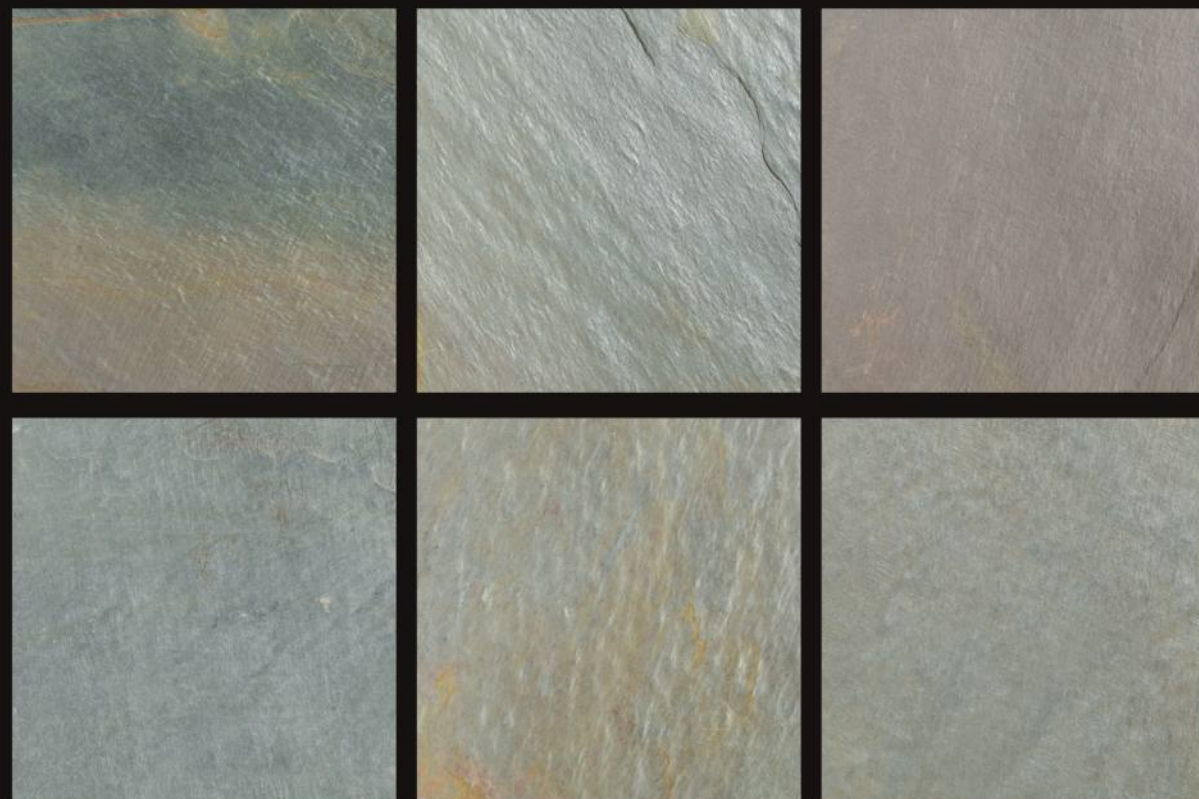

DHOLPUR BEIGE

Honed

Sandblasted

DESERT BEIGE

DHOLPUR PINK

Honed

Sandblasted

AGRA RED

Honed

Sandblasted

LALITPUR GREY

Honed

Sandblasted

LALITPUR YELLOW

Honed

Sandblasted

RAJ GREEN

Honed

AUTUMN BROWN

Sandblasted

JAK MULTI

VIJAY GOLD M

VIJAY GOLD

PINK & LILAC

M. RED

RUSTIC AUTUMN

S. P. AUTUMN

122 GREEN

M BLACK

TERRA RED

SRA

HIMACHAL BLACK